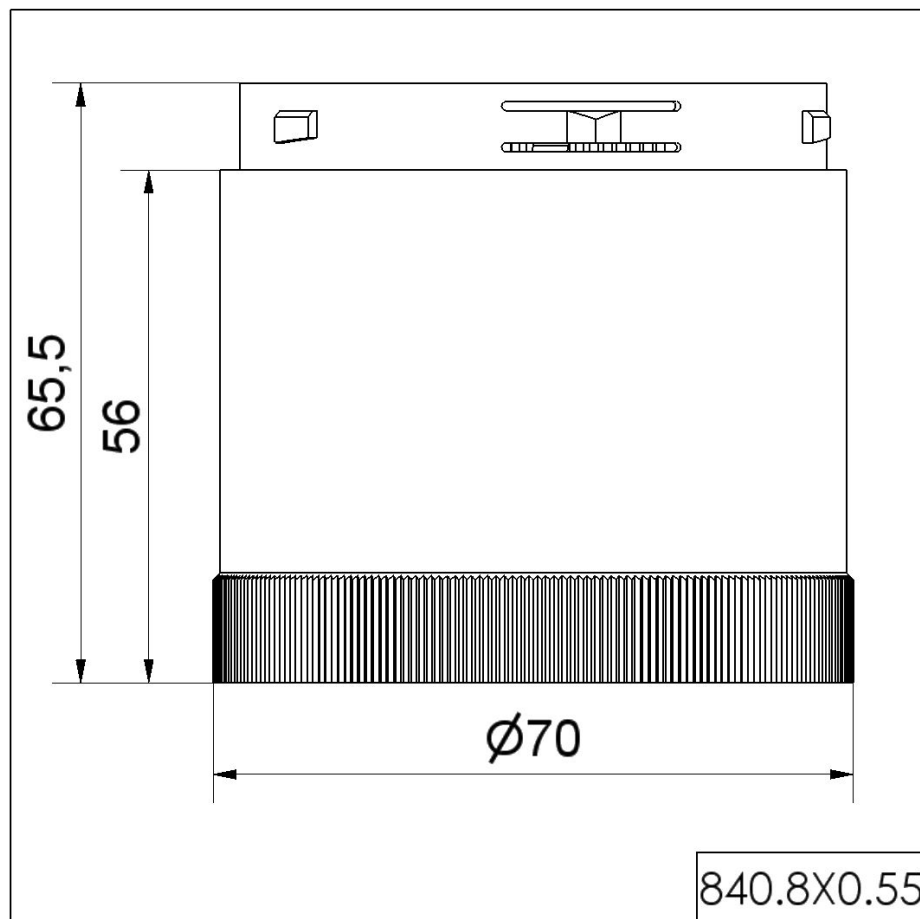

KombiSIGN 70 / AS-Interface-Device

AS-Interface Module - standard technolog

ICAO Certification	No
Conforms with DNV	No
Conforms with RoHS CN	No
Conforms with VdS	No

DRAWING

! For additional installation and mounting information, refer to the appropriate user guide at www.werma.com. This printed copy is for information only and is subject to alteration.