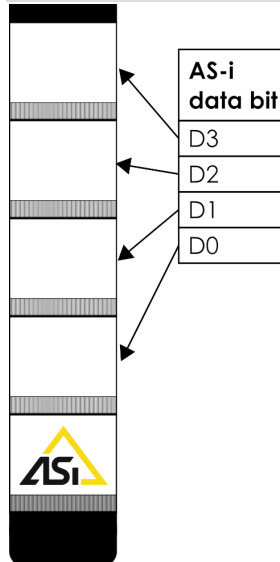

KombiSIGN 70 / AS-Interface-Device

AS-Interface Module - standard technolog

Part No.:	840.830.55
Series:	KombiSIGN 70

MECHANICAL DATA	
Height	66 mm
Diameter	70 mm
Materials	PC
Dome colour	Black
Housing colour	Black
Protection category	IP54
Working temperature minimum	-20°C
Working temperature maximum	+50°C
Weight with packaging	118 g
Product weight	100 g

! For additional installation and mounting information, refer to the appropriate user guide at www.werma.com. This printed copy is for information only and is subject to alteration.

KombiSIGN 70 / AS-Interface-Device

AS-Interface Module - standard technolog

ICAO Certification	No
Conforms with DNV	No
Conforms with RoHS CN	No
Conforms with VdS	No

DRAWING

! For additional installation and mounting information, refer to the appropriate user guide at www.werma.com. This printed copy is for information only and is subject to alteration.

KombiSIGN 70 / AS-Interface-Device

AS-Interface Module - standard technolog

TERMINAL ASSIGNMENT

	Supply internal (BUS)	Supply external (AUX)
Voltage	18,5-31,6 V PELV	20-30 V DC PELV
Output current	Σ 200 mA	300 mA per tier
Supply (BUS/AUX)	switchable	
Master profile	min. M1	